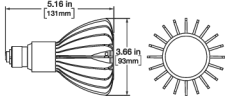

R30F Down Light Photometrics

0 ft Illuminances Distribution Ratio

3 ft	-	-	-	0.420	1.000
6 ft	-			0.105	0.173
9 ft				0.047	0.061
12 ft		0.026	0.035	0.043	0.057
15 ft	0.017	0.020	0.026	0.031	0.038
	15 ft	12 ft	9 ft	6 ft	3 ft
					CL

R30F Illuminance at Beam Centerline

Color	Wavelength	P/N	Total Lumen	Throw Distance (feet)				
				3	6	9	12	15
Red	620 nm	0016XX	270	203.2	50.8	22.6	12.7	8.1
Amber	589 nm	0017XX	210	161.4	40.3	17.9	10.1	6.5
Green	535 nm	0018XX	450	346.7	86.7	38.5	21.7	13.9
Blue	465 nm	0019XX	200	131.5	32.9	14.6	8.2	5.3

Unit in lux
1 lux = 0.0929 footcandle

R30F Color E26/E027 Base

Product Code	Color Light	Voltage	Fin Color
Standard color			
00	16 Red (620nm)	0 120V Dimmable	0 White
	17 Amber (589nm)	1 110V Dimmable	1 Black
	18 Green (535nm)	2 220V(200-250V) Non-dimmable	2 Silver
	19 Blue (465nm)	3 100V Dimmable	9 Corresponding color, Red, Green, Blue only
		4 120V (100-130V) Non-dimmable	
Custom color			
00	20 415nm	0 120V Dimmable	0 White*
	23 Vita Yellow	1 110V Dimmable	1 Black
	24 2050°K	2 220V(200-250V) Non-dimmable	2 Silver*
	28 Margaritas Pink	3 100V Dimmable	
	30 Restaurant Pink	4 120V (100-130V) Non-dimmable	
	31 Pink Magenta		
	34 Deep Purple		
	36 Congo Blue		
	37 Happy Blue		
	38 True Blue		
	39 Green Blue		
			*Special Order Only
Examples			
003121	R30 Flood Pink Magenta	220V Black Fin	
001619	R30 Flood Red	110V Red Fin	
001712	R30 Flood Amber	110V Silver Fin	
003431	R30 Flood Deep Purple	100V Black Fin