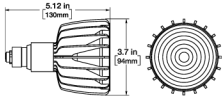

R30S Down Light Photometrics

0 ft Illuminances Distribution Ratio

3 ft				0.030	1.000
6 ft				0.113	0.250
9 ft			0.012	0.093	0.111
12 ft			0.028	0.058	0.063
15 ft		0.026	0.028	0.039	0.040
	15 ft	12 ft	9 ft	6 ft	3 ft
					CL