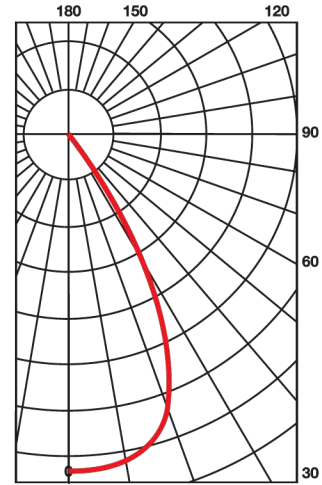

R30S Down Light Photometrics

0 ft Illuminances Distribution Ratio

3 ft				0.030	1.000
6 ft				0.113	0.250
9 ft			0.012	0.093	0.111
12 ft			0.028	0.058	0.063
15 ft		0.026	0.028	0.039	0.040
	15 ft	12 ft	9 ft	6 ft	3 ft
					CL