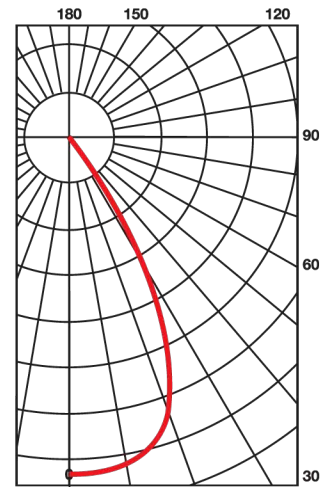

R30S Down Light Photometrics

0 ft Illuminances Distribution Ratio

3 ft				0.030	1.000	
6 ft				0.113	0.250	
9 ft			0.012	0.093	0.111	
12 ft			0.028	0.058	0.063	
15 ft		0.026	0.028	0.039	0.040	
	15 ft	12 ft	9 ft	6 ft	3 ft	CL