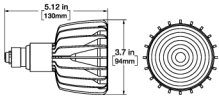

R30S Down Light Photometrics

0 ft Illuminances Distribution Ratio

3 ft				0.030	1.000	
6 ft				0.113	0.250	
9 ft			0.012	0.093	0.111	
12 ft			0.028	0.058	0.063	
15 ft		0.026	0.028	0.039	0.040	
	15 ft	12 ft	9 ft	6 ft	3 ft	CL